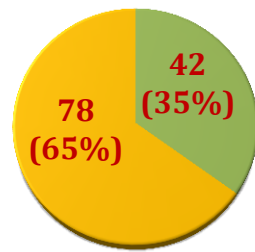

LABORATORY DATA

RT-PCR LABORATORIES IN KARNATAKA

■ GOVERNMENT LABS

■ PRIVATE LABS

Test done details			
Date	Rapid Antigen Detection Test	RT PCR & Other methods	Total Test
Today	15514	68756	84270
Cumulative Total (till today)	3500542	8563199	12063741

Wear Mask

6 Feet
Follow Physical Distancing

Maintain Hand Hygiene